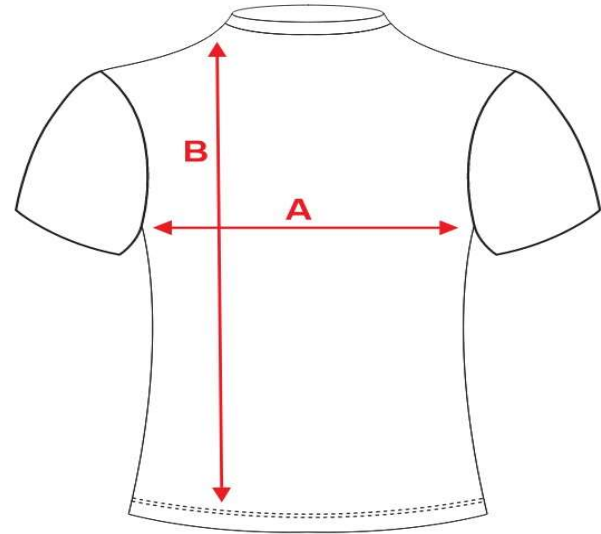

## S/S COMPRESSION SHIRT(MEN&WOMEN)

| SIZE            | YXXS | YXS | YS   | YM   | YL | YXL  | AS | AM | AL   | AXL | A2XL |
|-----------------|------|-----|------|------|----|------|----|----|------|-----|------|
| <b>A=LENGTH</b> | 24   | 25  | 26   | 27   | 28 | 29   | 30 | 31 | 32   | 33  | 34   |
| <b>B=WIDTH</b>  | 16.5 | 17  | 17.5 | 18.5 | 19 | 19.5 | 20 | 21 | 21.5 | 22  | 22.5 |