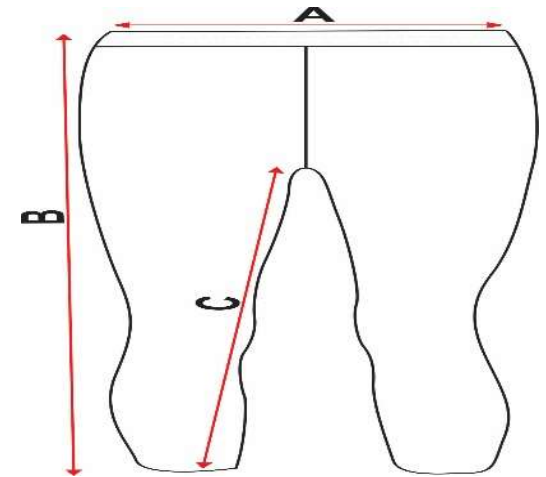

LADIE'S COMPRESSION PANT SIZE CHART

DETAILS	GXXS	GXS	GS	GM	GL	GXL	WS	WM	WL	WXL	WXXL
A=WAIST	16	17	18	19	20	21	22	23	24	25	26
B=LENGTH	27	28	29	30	31	32	33	34	35	36	37
C=INSEAM	22	22.5	23	23.5	24	24.5	25	25.5	26	26.5	27