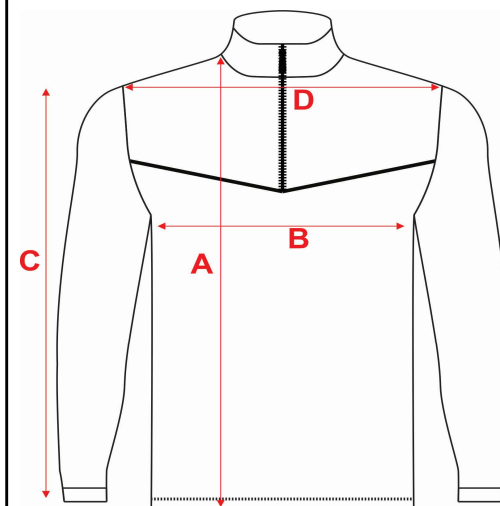

WINDBREAKER SIZE CHART (UNISEX)

SIZE	YXXS	YXS	YS	YM	YL	YXL	AS	AM	AL	AXL	AXXL
A=BODY LENGTH	22	23	24	25	26	27	29	30	31	32	33
B=CHEST WIDTH	16	17	18	19	20	21.5	25	26	27	27.5	28.5
C=SLEEVE LENGTH	18	19	20	21	23	24	24.5	25	26	27	28
D=SHOULDER WIDTH	14	14.5	15	16.5	17.5	18.5	21.5	22.5	23	24	24.5