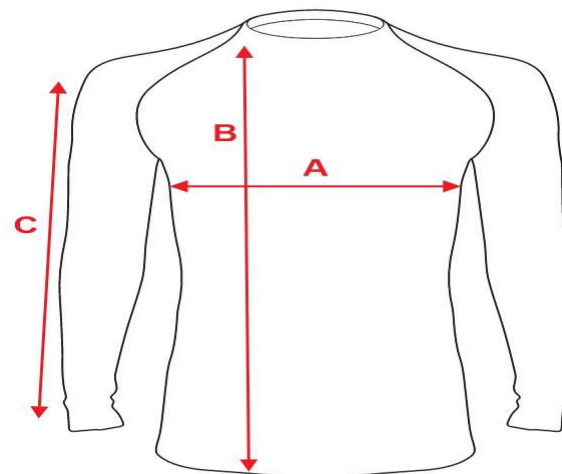

L/S COMPRESSION SHIRT(MEN&WOMEN)

SIZE	YXXS	YXS	YS	YM	YL	YXL	AS	AM	AL	AXL	A2XL
A=LENGTH	24	25	26	27	28	29	30	31	32	33	34
B=WIDTH	16.5	17	17.5	18.5	19	19.5	20	21	21.5	22	22.5
C=SLEEVE	19.5	20	21	22	23	23.5	24.5	25.5	26.5	27.5	28.5