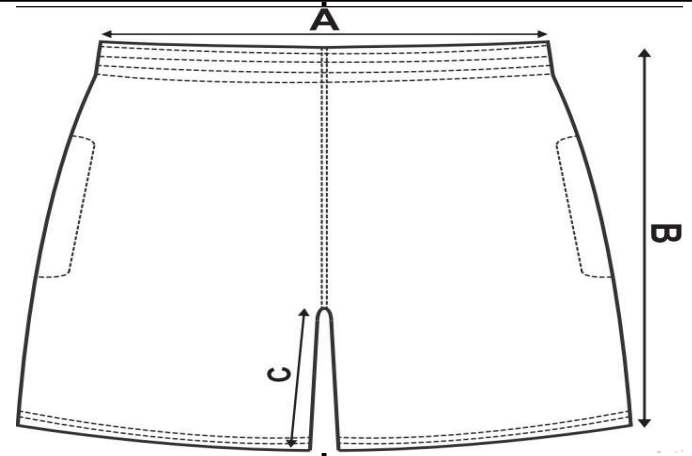

LADIES SOCCER SHORTS

SIZE	GXXS	GXS	GS	GM	GL	GXL	WS	WM	WL	WXL	WXXL
WAIST	11.5	12	13	13.5	14	14	14	14	15	15.5	16
LENGTH	12	12.5	13	13.5	13.5	14	14	15	16	17	18
INSEAM	3.5	3.5	4	4.5	4.5	4.5	5	5	5	5	5.5