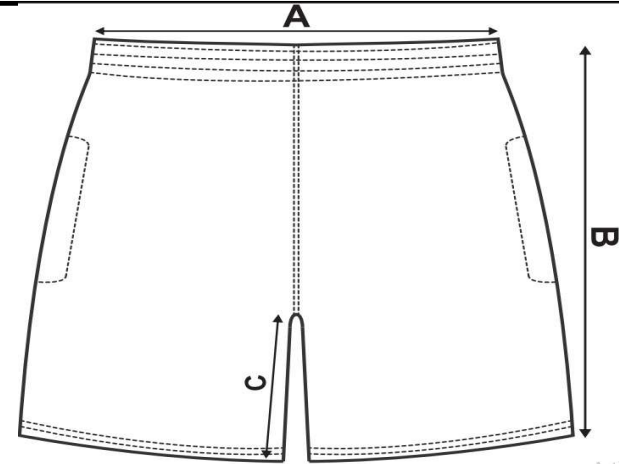

BOYS SOCCER SHORTS

SIZE	YXXS	YXS	YS	YM	YL	YXL	AS	AM	AL	AXL	A2XL
WAIST	11	11.5	12	13.5	14	14	14.5	15	15.5	16	16.5
LENGTH	12.5	13	14	15	16	17	17.5	18	19.5	20.5	21.5
INSEAM	4.5	5	5.5	6	6.5	6.5	7	7	8	8.5	9