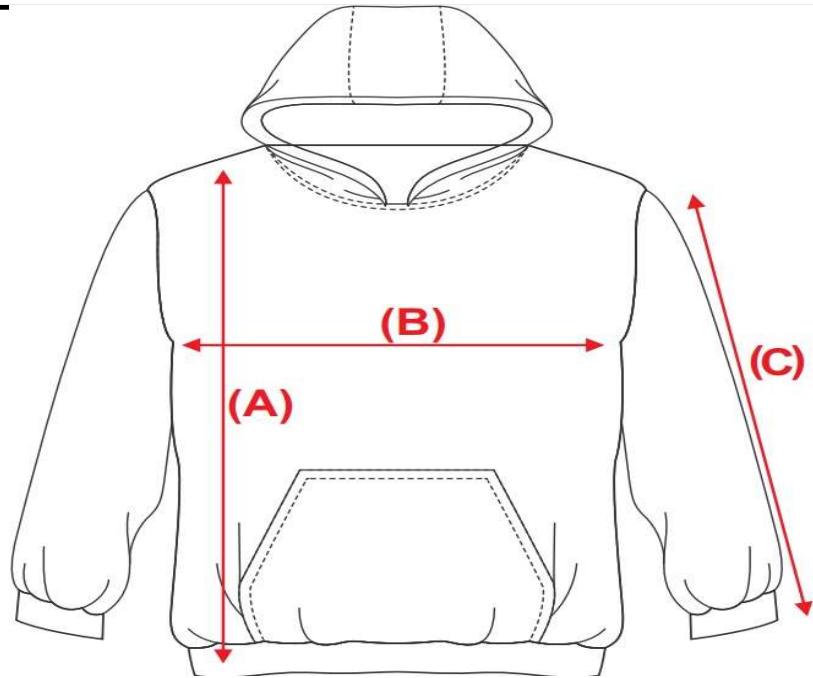

LADIES HOODIES SIZE CHART

DETAILS	GXXS	GXS	GS	GM	GL	GXL	WS	WM	WL	WXL	WXXL
A=LENGTH	19.5	20.5	21.5	22	23	24	24.5	25.5	26.5	27.5	28.5
B=WIDTH	16.5	17	18	18.5	19.5	20	21	21.5	22.5	23.5	24.5
C=SLEEVE	18.5	19	20	20.5	21.5	22	22.5	23.5	24	25	26