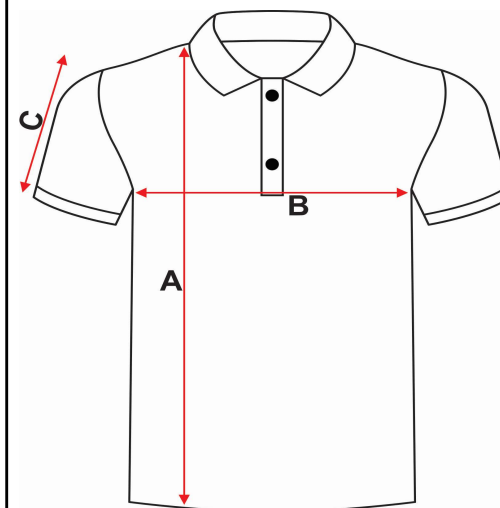

POLO SHIRT SIZE CHART (UNISEX)

| DETAIL | YXXS | YXS | YS | YM | YL | YXL | AS | AM | AL | AXL | AXXL |
|------------------------|------|------|------|------|------|------|------|------|------|------|------|
| A=BODY LENGTH | 22.5 | 23.5 | 24.5 | 25.5 | 26.5 | 27.5 | 28.5 | 29.5 | 30.5 | 31.5 | 32.5 |
| B=CHEST WIDTH | 16 | 16.5 | 17 | 18.5 | 19 | 19.5 | 20.5 | 21.5 | 22.5 | 23.5 | 24.5 |
| C=SLEEVE LENGTH | 5 | 5.5 | 6 | 6.5 | 7 | 7.5 | 8 | 8.5 | 9 | 10 | 10.5 |