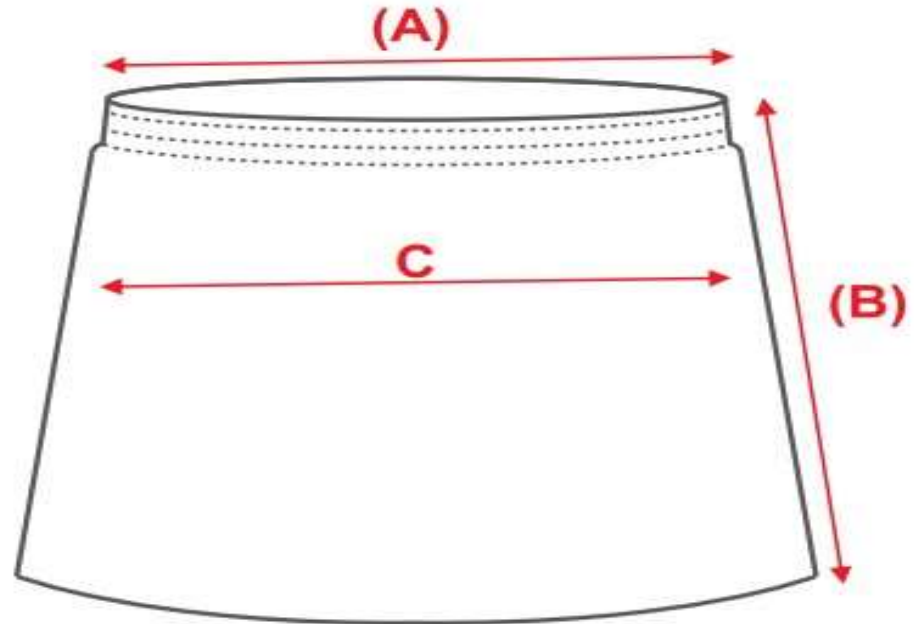

# SKIRT & SKORT SIZE CHART

DETAILS	GXXS	GXS	GS	GM	GL	GXL	WS	WM	WL	WXL	WXXL
A=WAIST	9	9.5	10	10.5	11	11.5	12	13	14	15	16
B=LENGTH	8.5	9.5	10	10.5	11	11.5	12.5	13	13.5	14.5	15
C=HIP	15	16	17	17.5	18.5	19	20	20.5	21	22	23