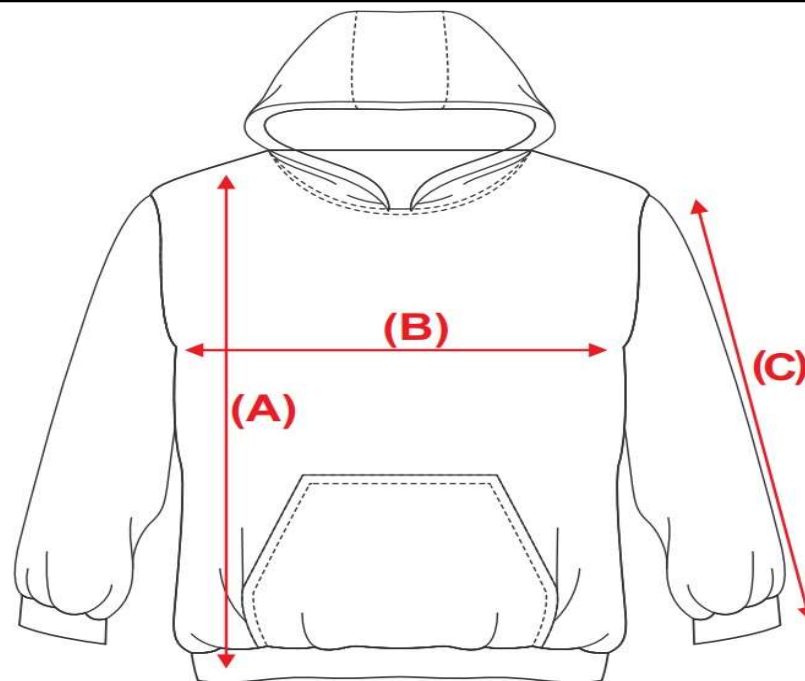

MEN HOODIES SIZE CHART

DETAILS	YXXS	YXS	YS	YM	YL	YXL	AS	AM	AL	AXL	AXXL
A=LENGTH	22	23	24	25	26	27	28.5	29.5	31	32	33
B=WIDTH	16.5	17.5	18.5	19.5	20.5	21.5	23	24	25	26	27
C=SLEEVE	19	19.5	20.5	23	23.5	24	24	24.5	25.5	26	27