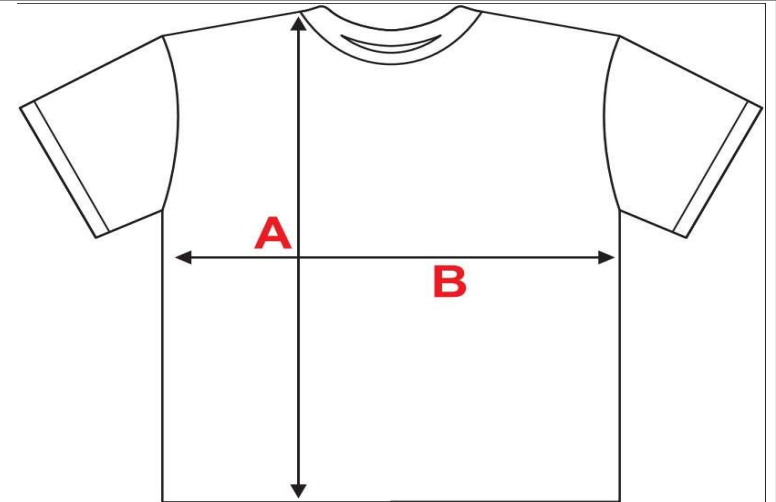

LADIES S/S SHOOTER SIZE CHART

SIZE	GXXS	GXS	GS	GM	GL	GXL	WS	WM	WL	WXL	WXXL
LENGTH	18.5	19.5	21	21.5	22.5	23.5	24	25	25.5	26.5	27.5
WIDTH	15	15.5	16.5	17	18	18.5	19	19.5	20	21	21.5