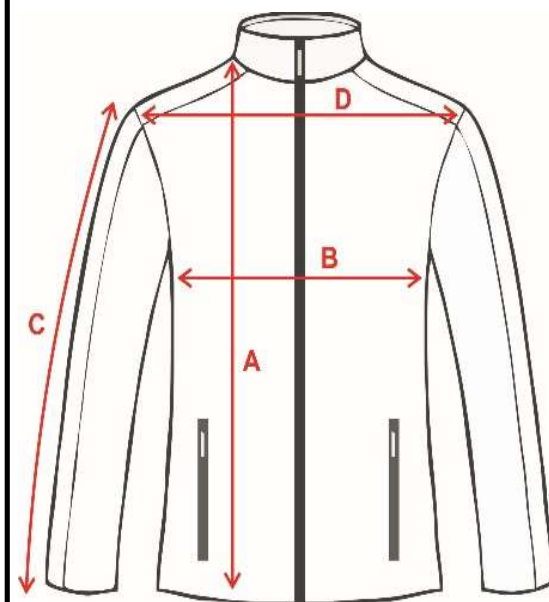

# LADIES FULL ZIP JACKET SIZE CHART

DETAIL	GXS	GS	GM	GL	GXL	WS	WM	WL	WXL	W2XL
A=BODY LENGTH	20	21	22	23	24	27	28	29	30	31
B=BODY WIDTH	14.5	15.5	16.5	17.5	18.5	19	20	21	22	23
C=SLEEVE LENGTH	17.5	18.5	19.5	20.5	21.5	23	24	25	26	27
D=SHOULDER WIDTH	13.5	14	14.5	15	15.5	16	16.5	17	17.5	18