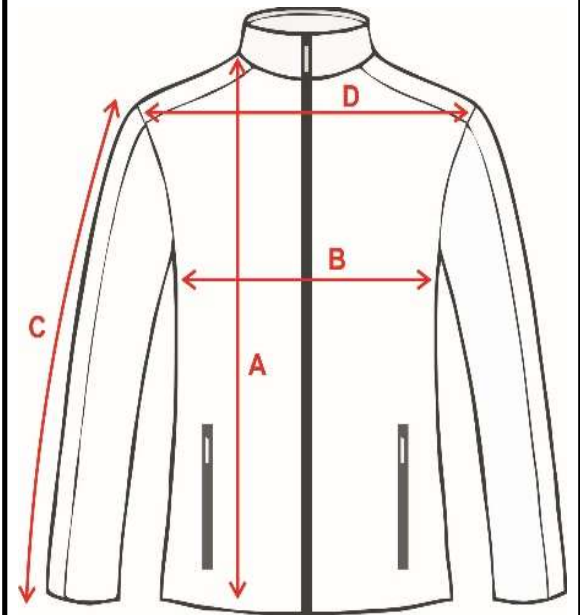

# MENS FULL ZIP JACKET SIZE CHART

DETAIL	YXS	YS	YM	YL	YXL	AS	AM	AL	AXL	A2XL
A=BODY LENGTH	21	22	23	24	25	28	29	30	31	32
B=BODY WIDTH	15	16	17	18	19	21	22	23	24	25
C=SLEEVE LENGTH	20	20.5	21	21.5	22	24	25	26	27	28
D=SHOULDER WIDTH	14	14.5	15	15.5	16	18	18.5	19	19.5	20