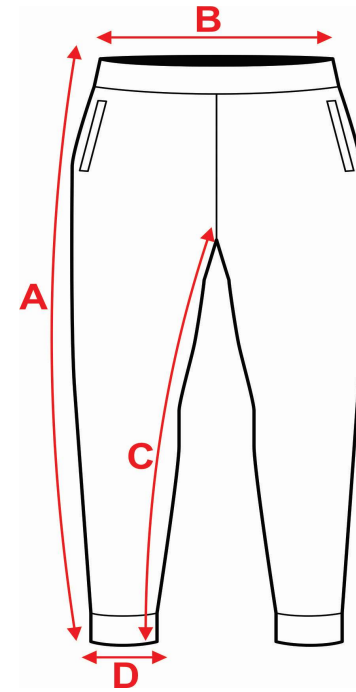

# MENS JOGGER CUT PANT SIZE CHART

DETAIL	YXS	YS	YM	YL	YXL	AS	AM	AL	AXL	A2XL
A=LENGTH	35	36	37	38	39	40	41	42	43	44
B=WAIST	11.5	12	12.5	13	13.5	14	14.5	15	15.5	16
C=INSEAM	23	24	25	26	27	28	29	30	31	32
D=LEG OPENING	4.5	4.75	4.75	5	5	5.25	5.25	5.5	5.5	6