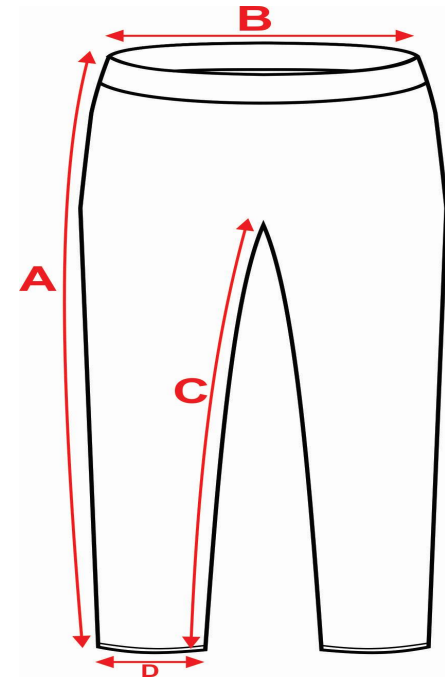

LADIES ZIPPER PANT SIZE CHART

DETAIL	GXS	GS	GM	GL	GXL	WS	WM	WL	WXL	W2XL
A=LENGTH	34	35	36	37	38	39	40	41	42	43
B=WAIST	10.5	11	12.5	12	12.5	13	13.5	14	14.5	15
C=INSEAM	22	23	24	25	26	27	28	29	30	31
D=LEG OPENING	5.5	5.75	5.75	6	6.25	6.25	6.5	6.5	6.75	7