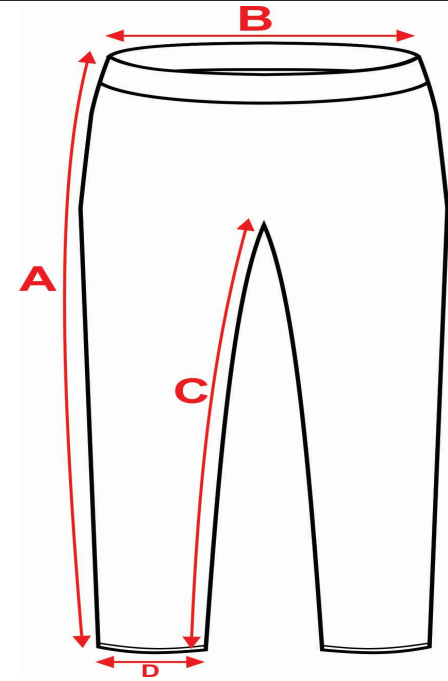

MENS ZIPPER PANT SIZE CHART

DETAIL	YXS	YS	YM	YL	YXL	AS	AM	AL	AXL	A2XL
A=LENGTH	35	36	37	38	39	40	41	42	43	44
B=WAIST	11.5	12	12.5	13	13.5	14	14.5	15	15.5	16
C=INSEAM	23	24	25	26	27	28	29	30	31	32
D=LEG OPENING	5.5	5.75	6	6	6.25	6.25	6.5	6.75	7	7.5