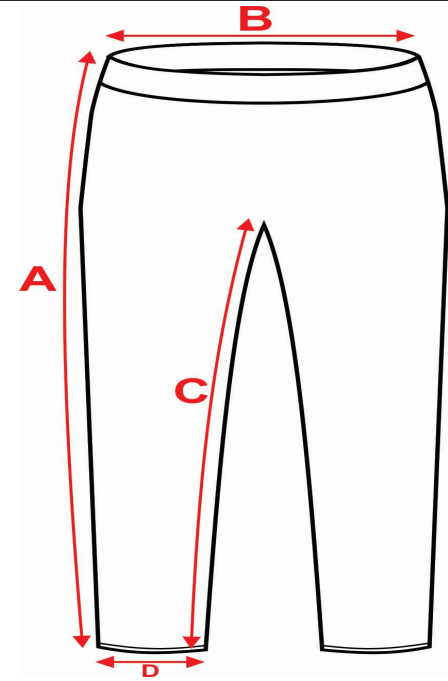

MENS ZIPPER PANT SIZE CHART

DETAIL	YXS	YS	YM	YL	YXL	AS	AM	AL	AXL	A2XL
A=LENGTH	35	36	37	38	39	40	41	42	43	44
B=WAIST	11.5	12	12.5	13	13.5	14	14.5	15	15.5	16
C=INSEAM	23	24	25	26	27	28	29	30	31	32
D=LEG OPENING	7.25	7.5	7.75	8	8.25	8.5	8.75	9	9.25	9.5