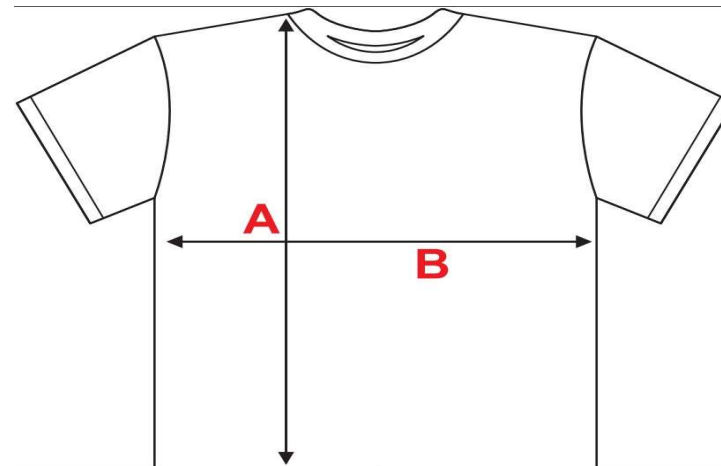

BOYS S/S SHOOTER SIZE CHART

SIZE	YXXS	YXS	YS	YM	YL	YXL	AS	AM	AL	AXL	A2XL
LENGTH	19	20	21	22	23	24	27	28	29	30	31
WIDTH	16	17	18	19	20	21	22	23	24	25	26