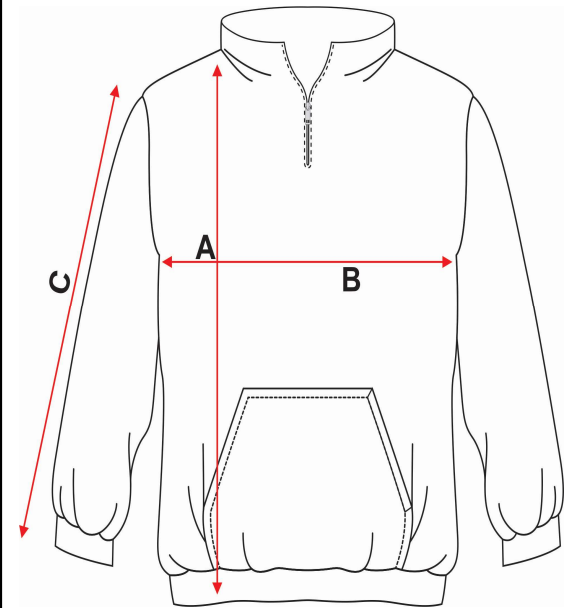

MEN'S QUARTER ZIP SIZE CHART

DETAILS	YXXS	YXS	YS	YM	YL	YXL	AS	AM	AL	AXL	AXXL
A=LENGTH	22	23	24	25	26	27	28.5	29.5	31	32	33
B=WIDTH	16.5	17.5	18.5	19.5	20.5	21.5	23	24	25	26	27
C=SLEEVE	19	19.5	20.5	23	23.5	24	24	24.5	25.5	26	27